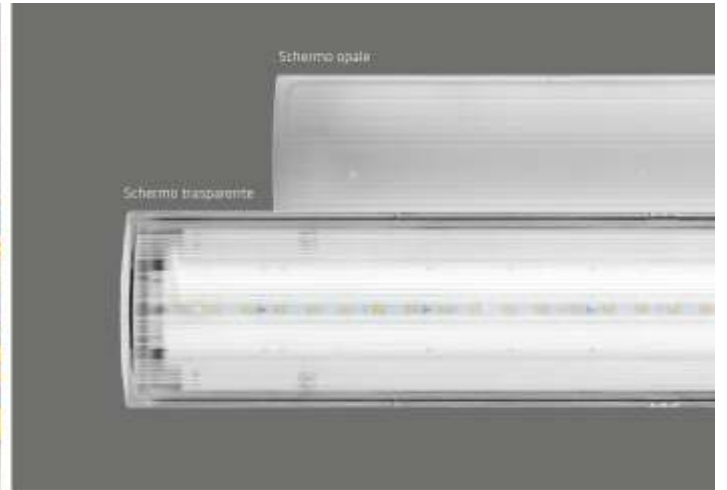

GEWISS

Smart [3]
IP 67 / 69

red dot award 2017
winner lighting design

ERGO