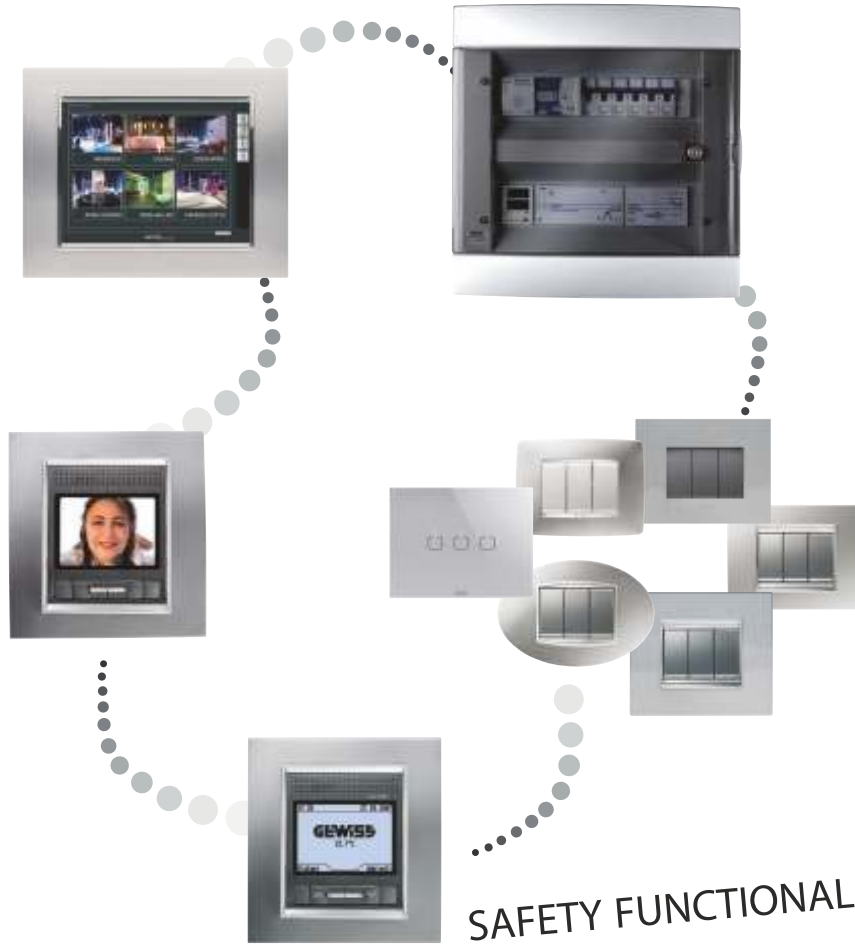

FUNCTIONS
The Master ICE allows you to control 12 and 18 different functions with a single gesture of the hand using 12 light touch buttons. The touch screen is made of high quality glass and is protected by a clear protective film. The touch screen is made of high quality glass and is protected by a clear protective film.

GEWISS

Smart [3]
IP 67 / 69

red dot award 2017
winner lighting design

ERGO

Smart [4]

LED SYSTEMS FOR INDUSTRIAL
LIGHTING AND FLOODLIGHTING

Uluslararası anahtar sistemleri

GEWISS

Chorus

CHORUS, GEWISS'in Ev ve Bina Otomasyonu için geliştirdiği, çok fonksiyonlu uygulamalar (ışık-iklim kontrol, hırsız alarm, vs.) ve çeşitli teknolojileri içeren (RF, KNX BUS) uluslararası anahtar-priz sistemidir.